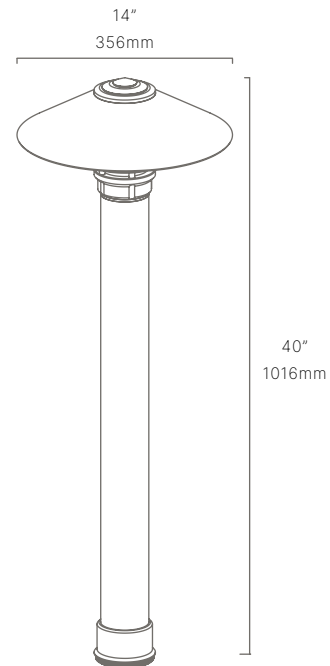

AVAILABLE FINISHES:

FIXTURE DIMENSIONS	W14" x H40"
LIGHT SOURCE	Integrated LED
COLOR TEMPERATURES	2700K, 3000K
WATTAGES	18W, 22W
CRI (RA)	80 CRI
VOLTAGE	120V
DELIVERED LUMENS	593lm (3000K)
DIMMABLE	Yes, Dim to <10% via Transformer
DRIVER	Yes, 12V Integral Constant Current
TRANSFORMER	Yes, Integral Electronic 60W 120-12V
MOUNT	Yes, Included Leveling Pedestal
FINISH	Included Natural
MATERIAL	Brass & Copper
WIRE LENGTH	24"
LOCATION	Exterior Wet
CERTIFICATIONS	UL, IP66, IP67, Dark Sky

*For complete warranty terms, please visit: www.auroralight.com/warranty/